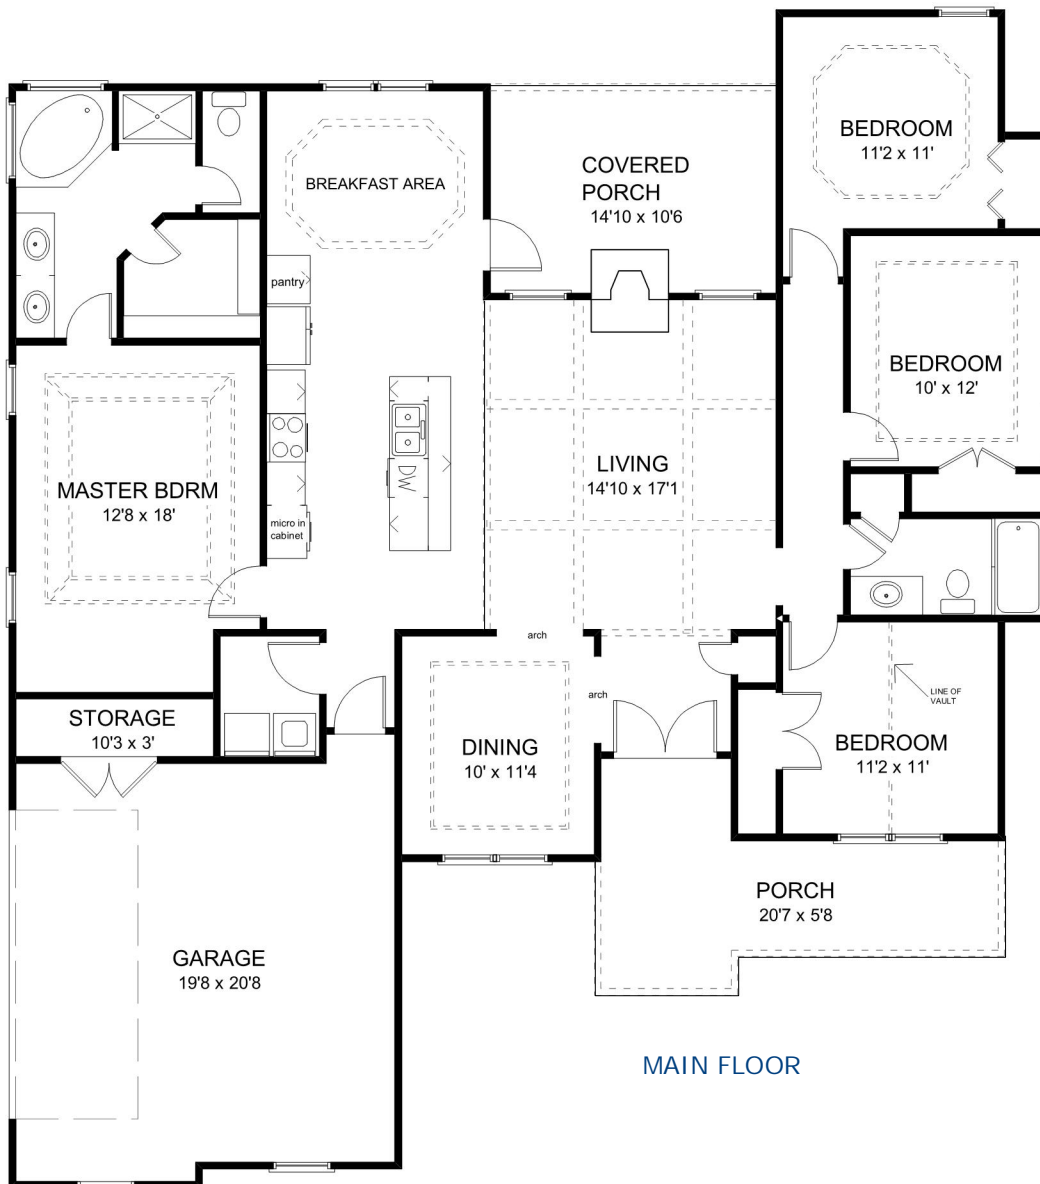

TIMBERDALE

1820 Total Square Footage
4 bedroom, 2 bath

WWW.REDLANDHOMEDSIGN.COM

MAIN FLOOR