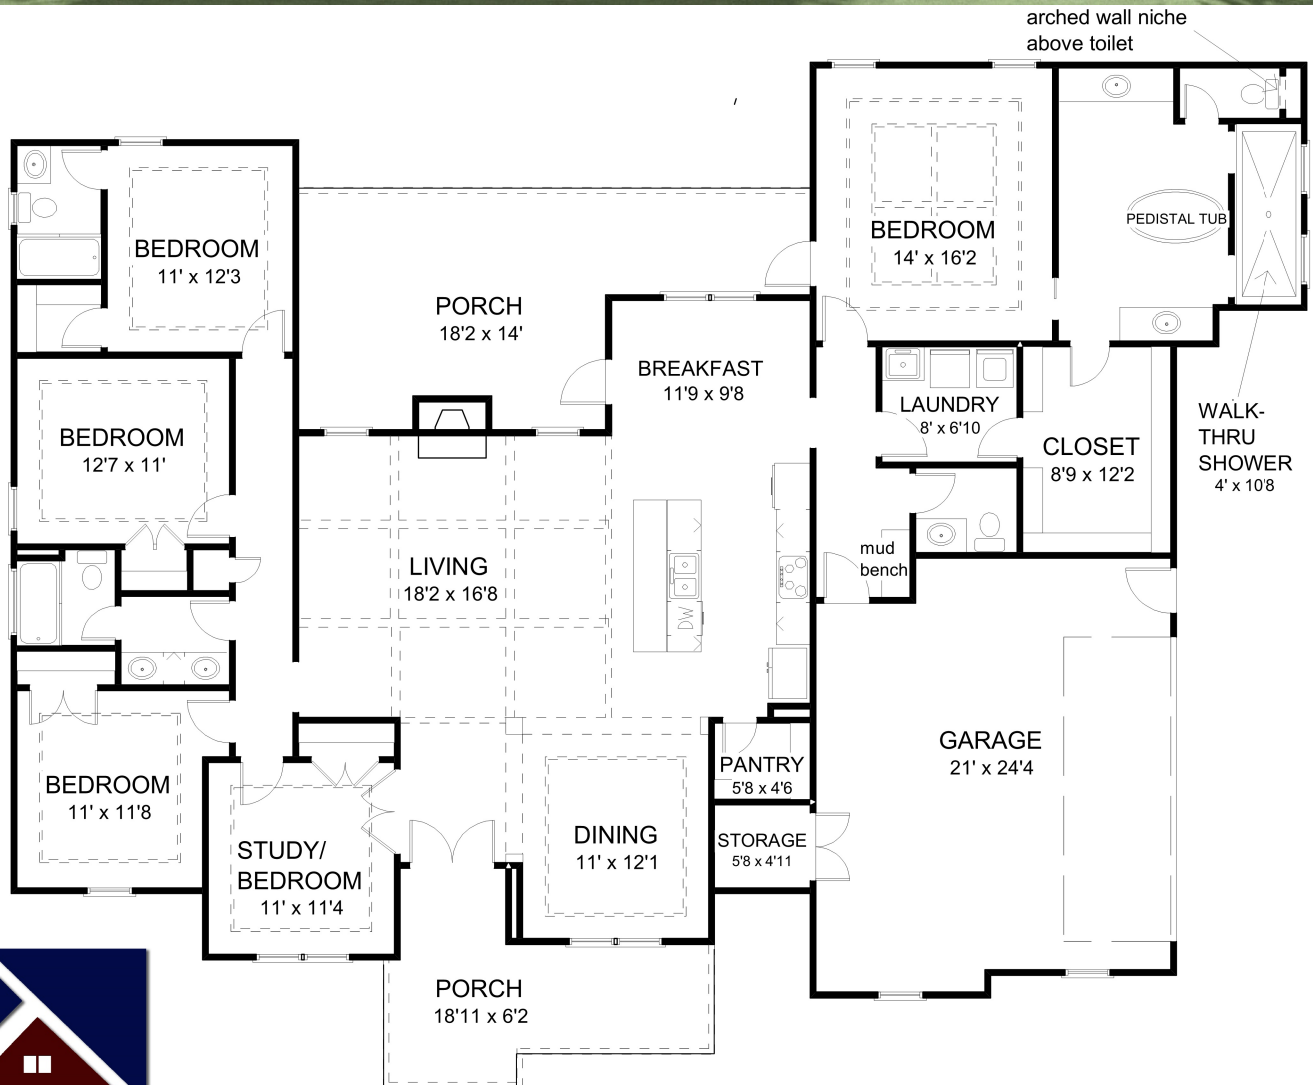

OPHELIA

MAIN FLOOR

2503 Total Square Footage
5 bedroom, 3.5 bath