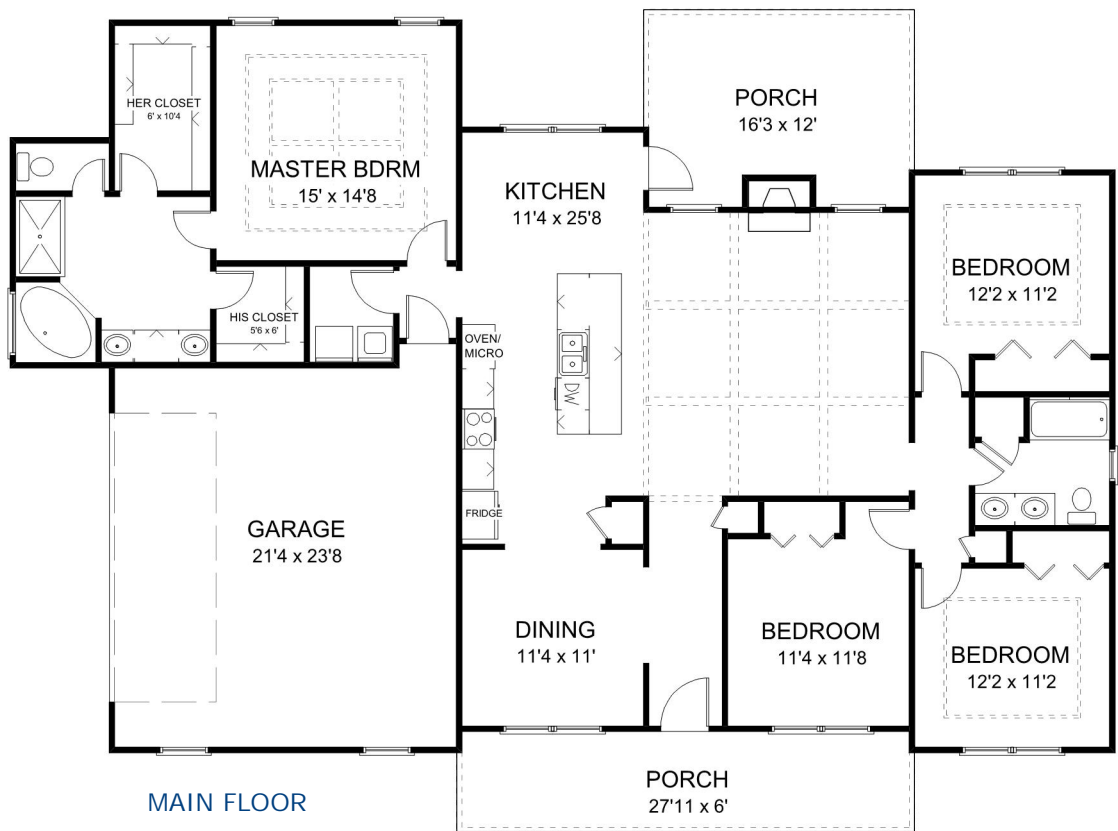

FLORENCE

1995 Total Square Footage
4 bedroom, 2 bath