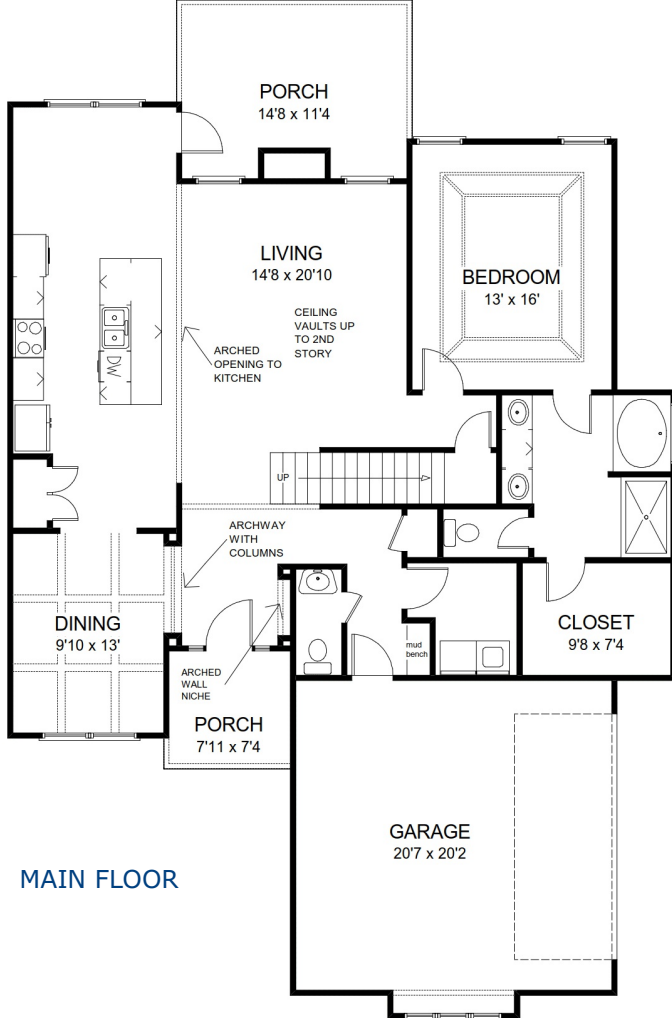

# BROOKSHIRE

**2169 Total Square Footage**  
**282 SQFT optional bonus room**  
**4 bedroom, 2.5 bath**

[WWW.REDLANDHOMEDSIGN.COM](http://WWW.REDLANDHOMEDSIGN.COM)