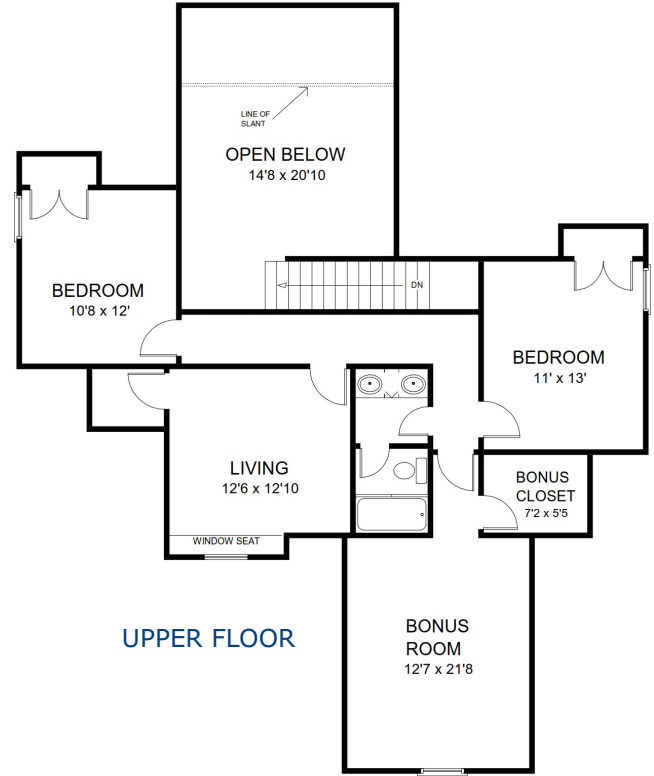

# BROOKSHIRE

**2169 Total Square Footage**  
**282 SQFT optional bonus room**  
**4 bedroom, 2.5 bath**

[WWW.REDLANDHOMEDSIGN.COM](http://WWW.REDLANDHOMEDSIGN.COM)